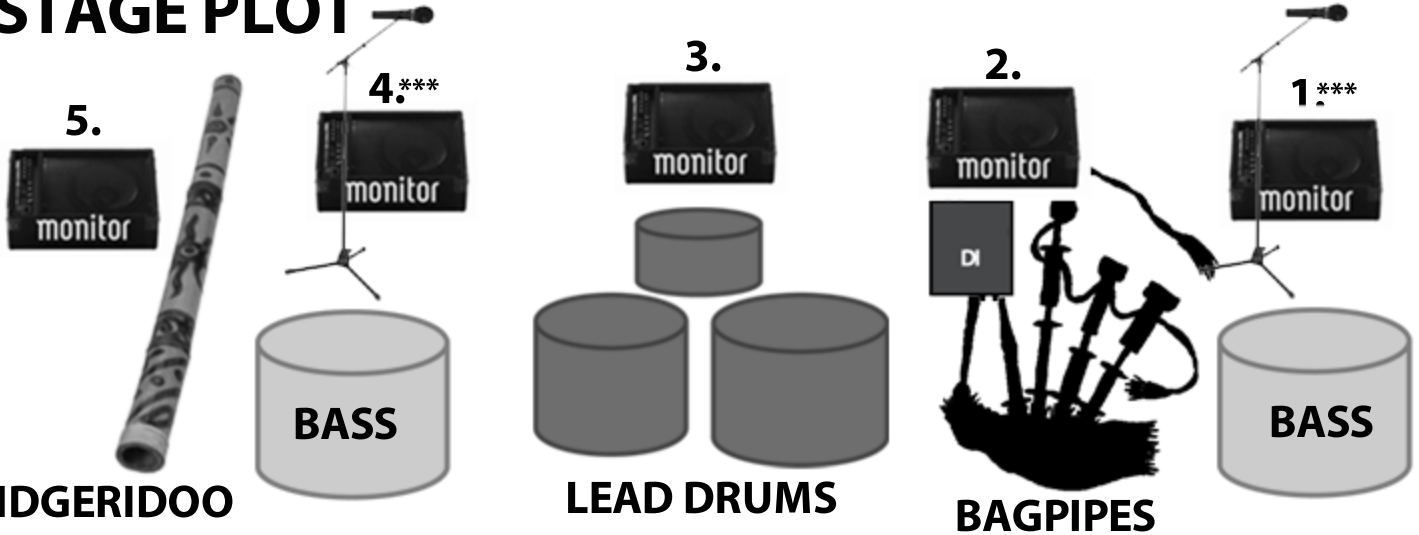

**ALBANNACH
STAGE PLOT**

FRONT OF STAGE

BAREKNUCKLE PIPES & DRUMS

IMPORTANT ADDITIONAL INFORMATION

1. James Wireless XLR SHURE Mic (provided by band)
***ONE MIC ON STAND PROVIDED BY VENUE
2. Donald DI BOX (plugs into loop station pedal)
3. Colin 4 XLR Mics and 1 Requires Phantom Power (provided by band)
4. Jacquie Wireless XLR SHURE Mic (provided by band)
***ONE MIC ON STAND PROVIDED BY VENUE
5. Drew Wireless XLR SHURE Mic (provided by band)

***ALL INSTRUMENT MICS WILL BE PROVIDED BY THE BAND EXCEPT THE TWO VOCAL MICS AT POSITIONS 1 & 4

*** ALL 4 WIRELESS UNITS ARE HOUSED IN 1 PORTABLE CASE & REQUIRE XLR INPUTS.